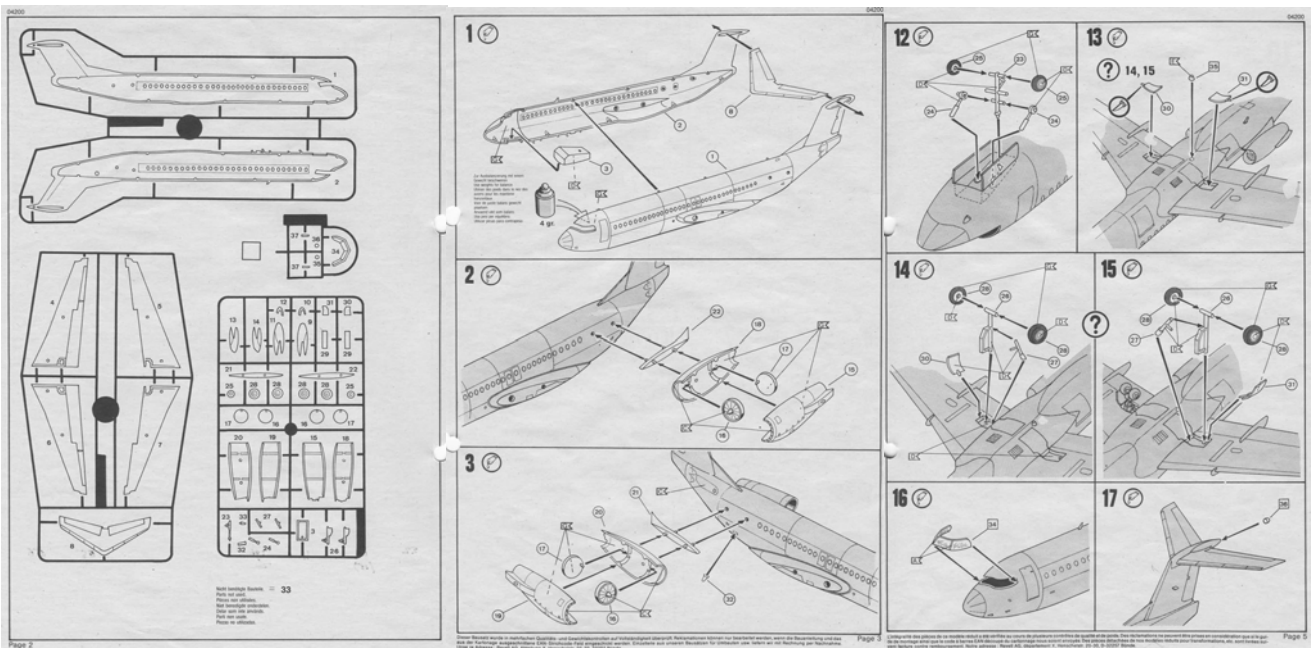

Fokker 100 Revell¹ injection kit

Monoplane passenger

Scale 1:144

<introductory text>

References

1. <first>
2. <second>

¹ <web adress of kit producer>www.xxx.yyy